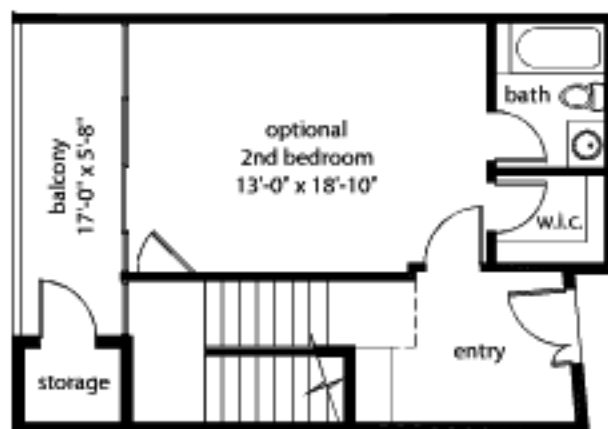

LOFT 5

Loft B

Two Story with Mezzanine

From 1,663 square feet

second floor plan

first floor plan - lower loft option

first floor plan - 2nd bedroom option