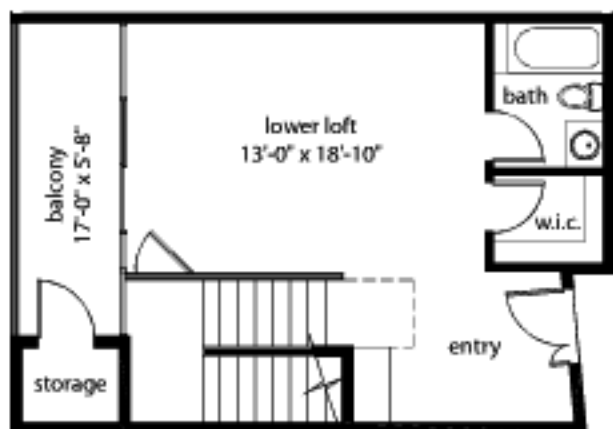

LOFT 5

Loft B

Two Story with Mezzanine

From 1,663 square feet

second floor plan

first floor plan - lower loft option

first floor plan - 2nd bedroom option