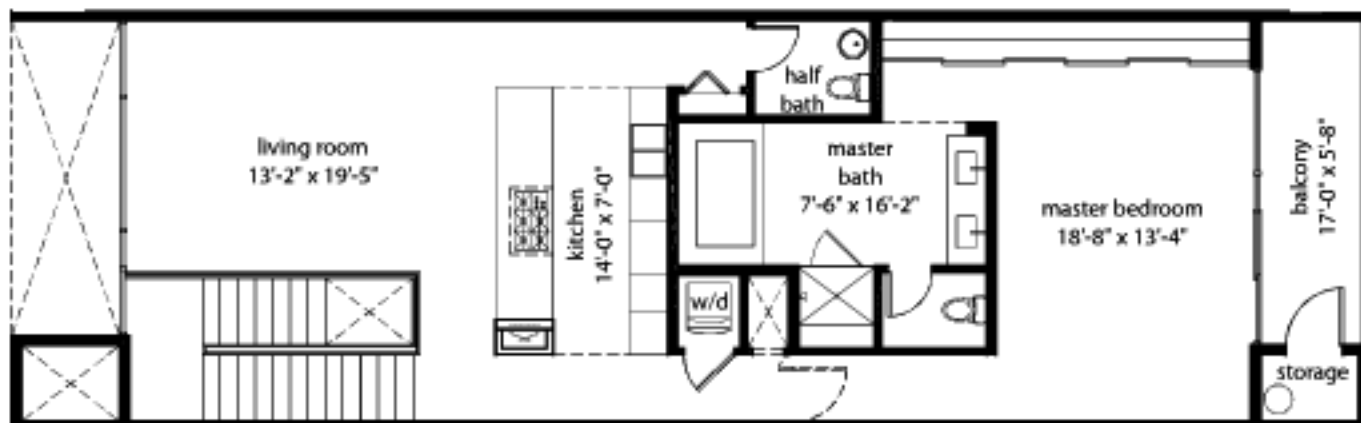

LOFT 5

Loft B

Two Story with Mezzanine

From 1,663 square feet

second floor plan

first floor plan - lower loft option

first floor plan - 2nd bedroom option